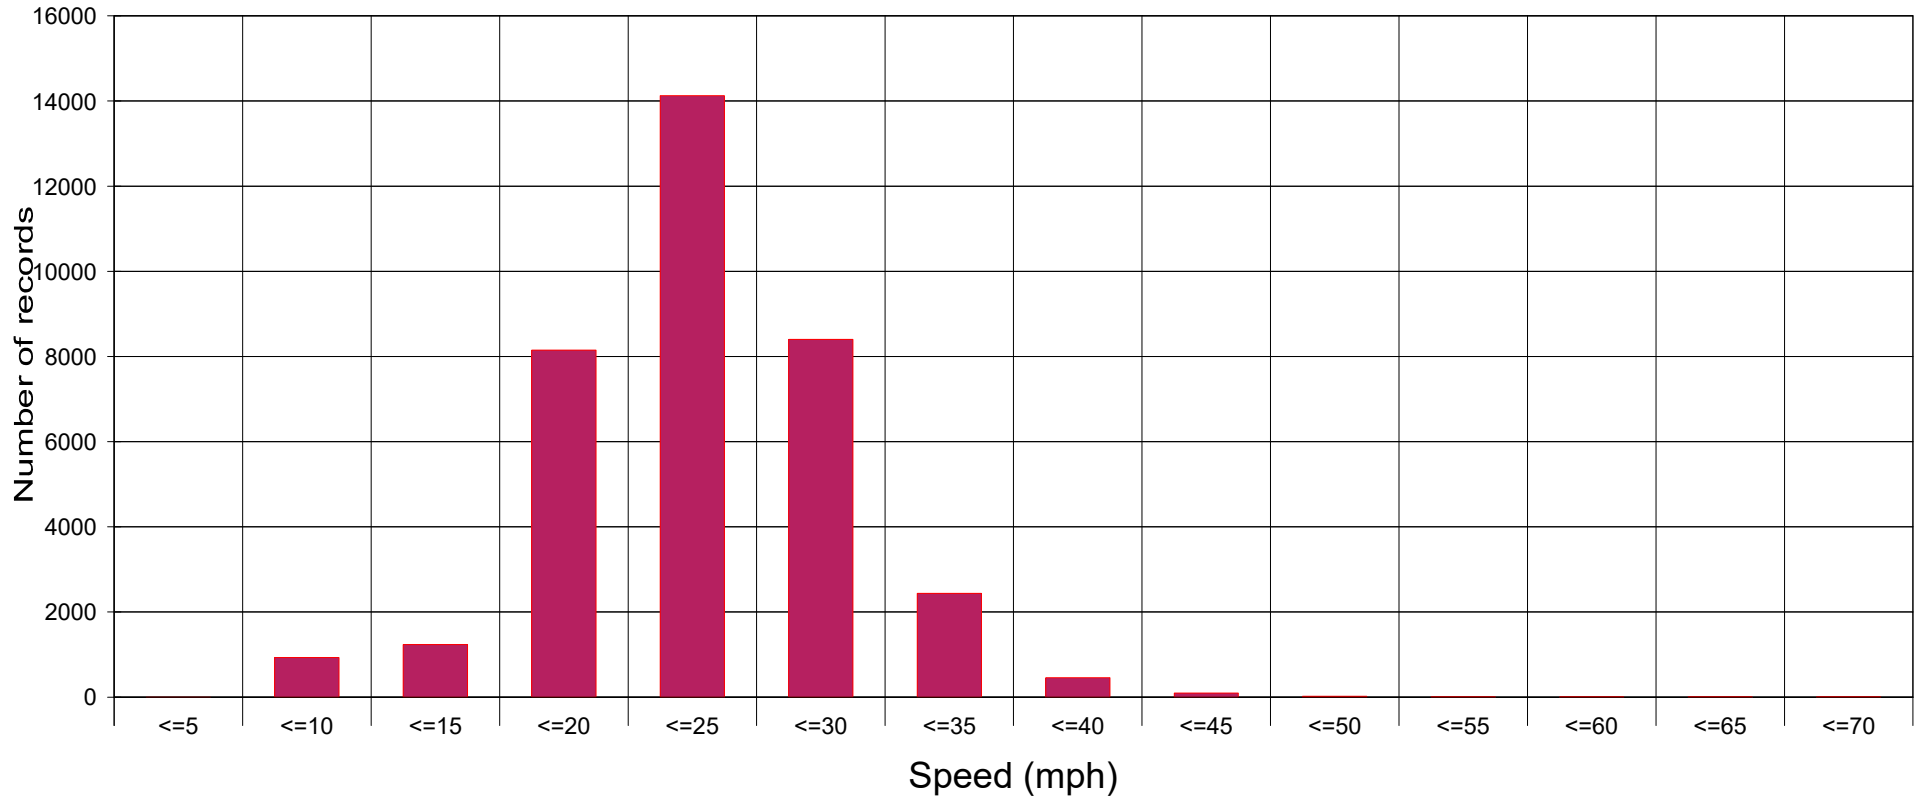

Tilmouth Avenue, Holywell

Statistics

Period: 17 July 2018, 11:07 o'clock to 30 July 2018, 11:55 o'clock

Number of records	24840
Average speed	Va 22.3 mph
85% of the vehicles are driving slower or up to ...	V85 27 mph
Maximum speed	Vmax 57 mph

Bristol Street, New Hartley

Statistics

Period: 17 July 2018, 09:34 o'clock to 30 July 2018, 09:31 o'clock

Number of records	35847
Average speed	Va 23.3 mph
85% of the vehicles are driving slower or up to ...	V85 29 mph
Maximum speed	Vmax 68 mph

A190 - Avenue Head, Seaton Delaval

Statistics

Period: 17 July 2018, 11:26 o'clock to 30 July 2018, 11:55 o'clock

Number of records	37713
Average speed	Va 35.3 mph
85% of the vehicles are driving slower or up to ...	V85 44 mph
Maximum speed	Vmax 89 mph

A190 - Fountain Head Bank, Seaton Sluice

Statistics

Period: 17 July 2018, 09:51 o'clock to 30 July 2018, 10:00 o'clock

Number of records	46988
Average speed	Va 29.4 mph
85% of the vehicles are driving slower or up to ...	V85 36 mph
Maximum speed	Vmax 92 mph