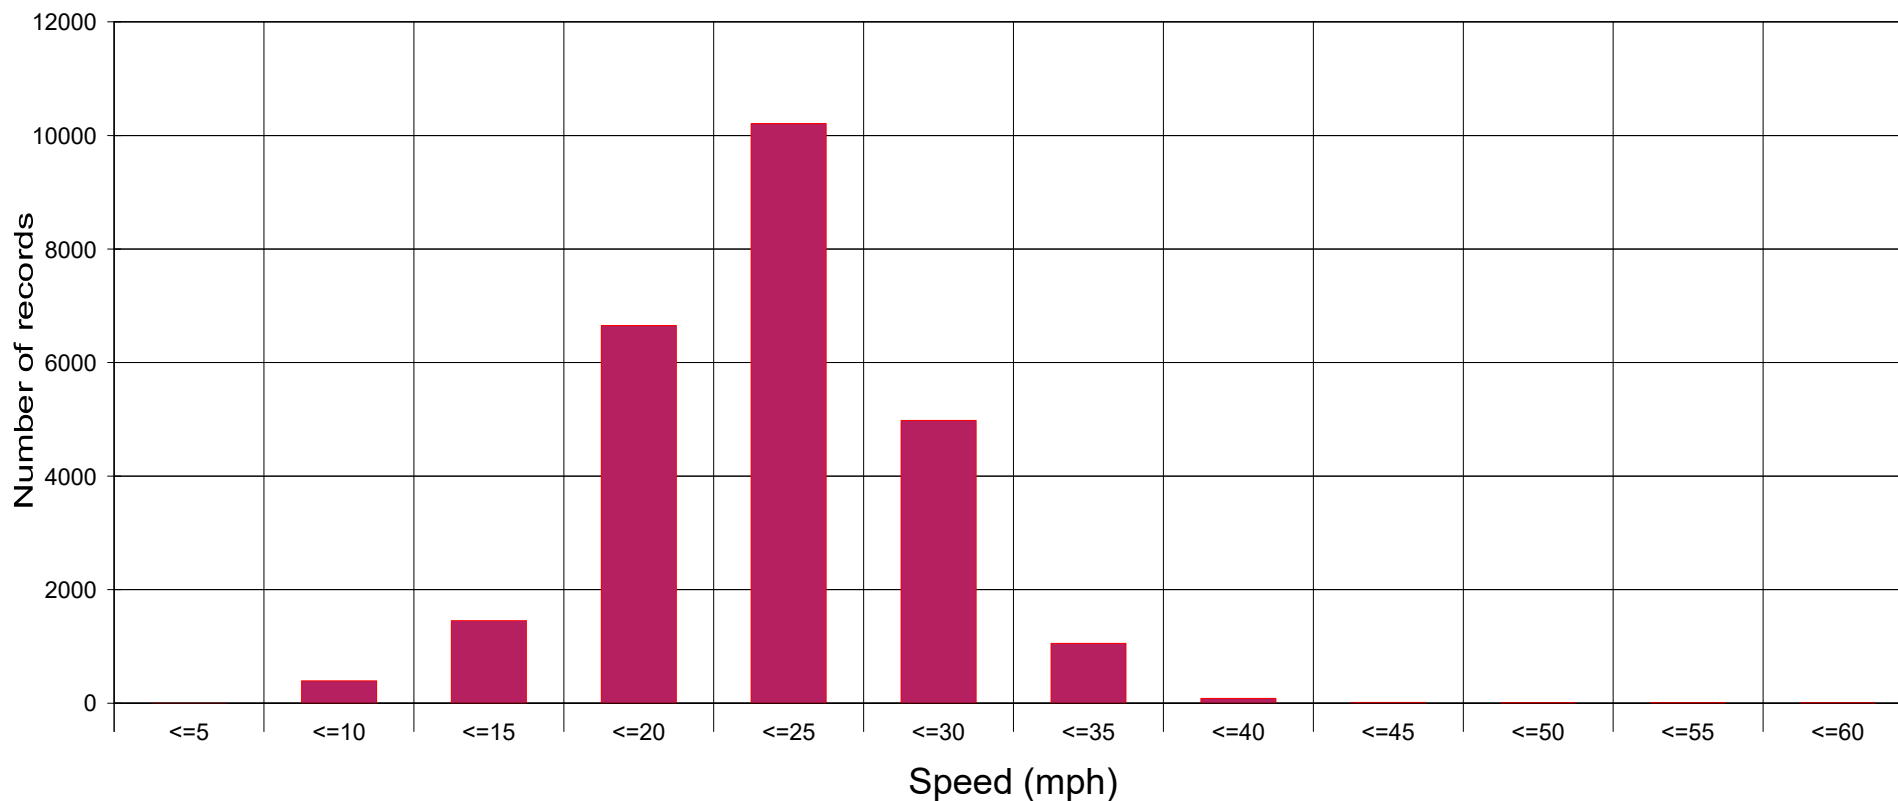

Tilmouth Avenue, Holywell

Statistics

Period: 17 July 2018, 11:07 o'clock to 30 July 2018, 11:55 o'clock

Number of records	24840
Average speed	Va 22.3 mph
85% of the vehicles are driving slower or up to ...	V85 27 mph
Maximum speed	Vmax 57 mph

Bristol Street, New Hartley

Statistics

Period: 17 July 2018, 09:34 o'clock to 30 July 2018, 09:31 o'clock

Number of records	35847
Average speed	Va 23.3 mph
85% of the vehicles are driving slower or up to ...	V85 29 mph
Maximum speed	Vmax 68 mph

A190 - Avenue Head, Seaton Delaval

Statistics

Period: 17 July 2018, 11:26 o'clock to 30 July 2018, 11:55 o'clock

Number of records	37713
Average speed	Va 35.3 mph
85% of the vehicles are driving slower or up to ...	V85 44 mph
Maximum speed	Vmax 89 mph

A190 - Fountain Head Bank, Seaton Sluice

Statistics

Period: 17 July 2018, 09:51 o'clock to 30 July 2018, 10:00 o'clock

Number of records	46988
Average speed	Va 29.4 mph
85% of the vehicles are driving slower or up to ...	V85 36 mph
Maximum speed	Vmax 92 mph