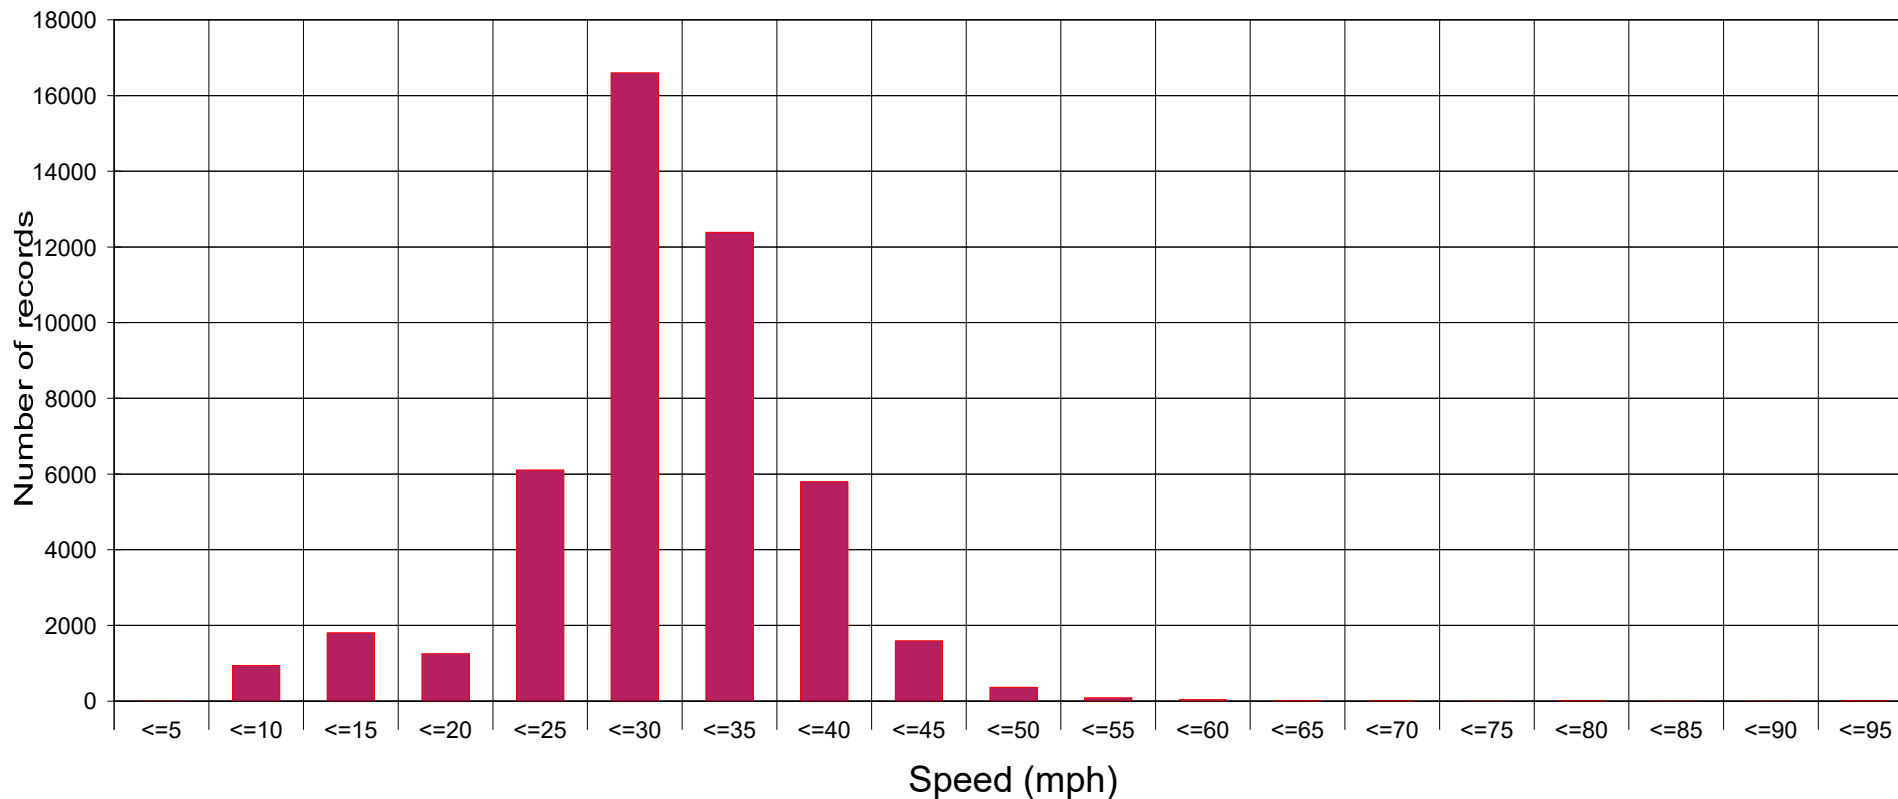

A190 - Avenue Head, Seaton Delaval

Statistics

Period: 17 July 2018, 11:26 o'clock to 30 July 2018, 11:55 o'clock

Number of records	37713
Average speed	Va 35.3 mph
85% of the vehicles are driving slower or up to ...	V85 44 mph
Maximum speed	Vmax 89 mph

A190 - Fountain Head Bank, Seaton Sluice

Statistics

Period: 17 July 2018, 09:51 o'clock to 30 July 2018, 10:00 o'clock

Number of records	46988
Average speed	Va 29.4 mph
85% of the vehicles are driving slower or up to ...	V85 36 mph
Maximum speed	Vmax 92 mph