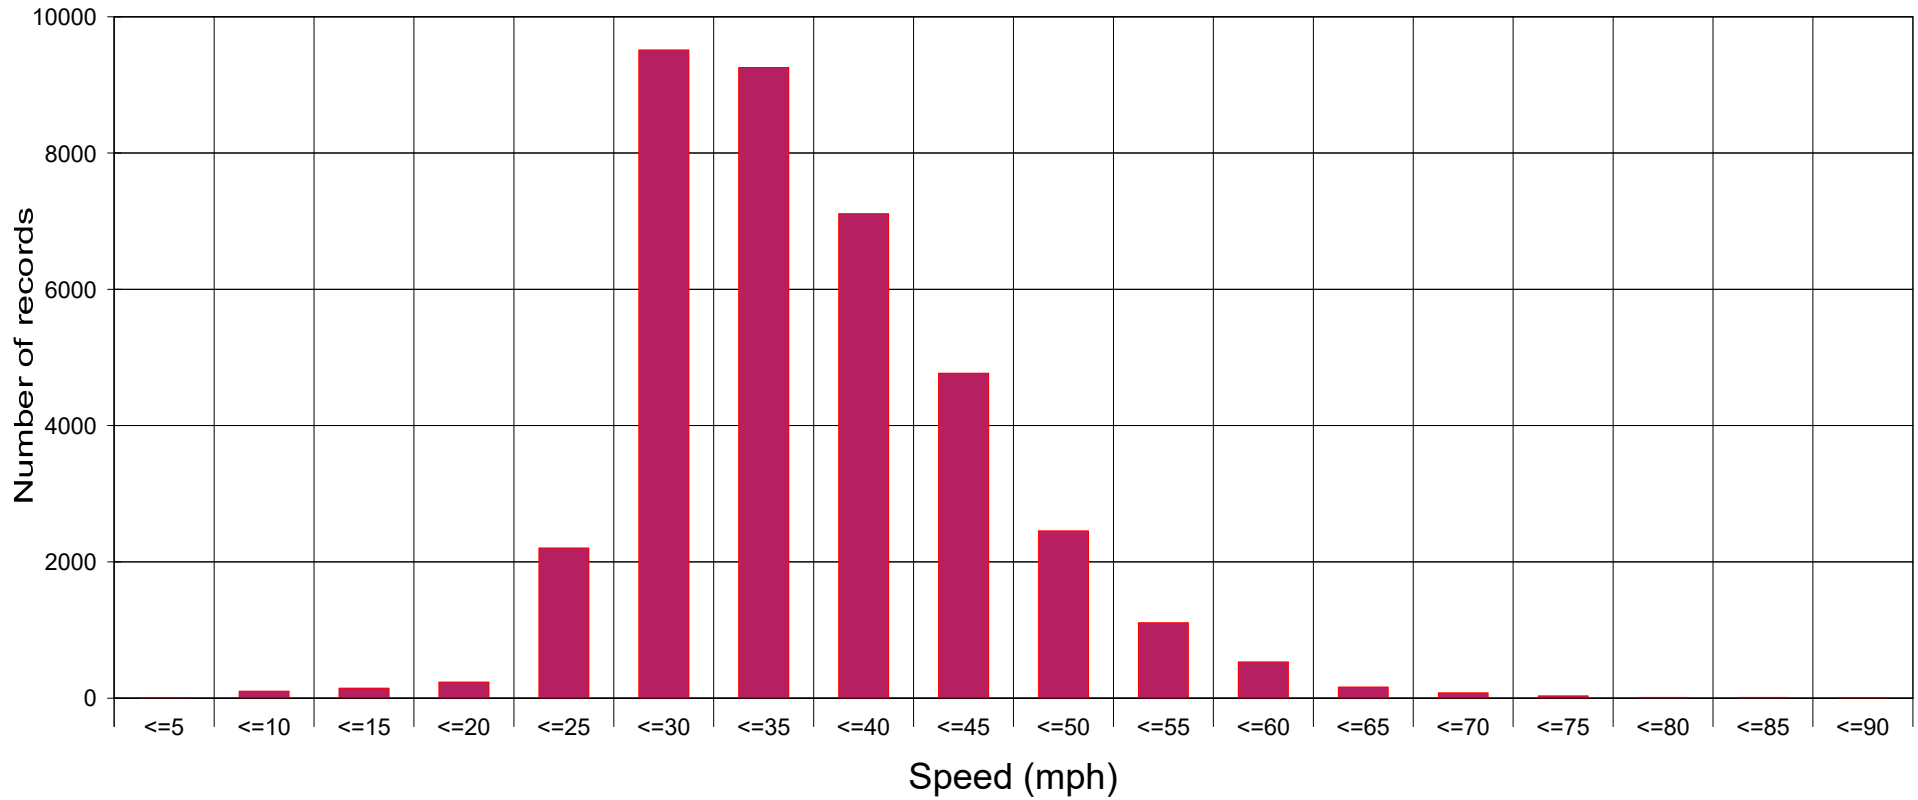

Bristol Street, New Hartley

Statistics

Period: 17 July 2018, 09:34 o'clock to 30 July 2018, 09:31 o'clock

Number of records	35847
Average speed	Va 23.3 mph
85% of the vehicles are driving slower or up to ...	V85 29 mph
Maximum speed	Vmax 68 mph

A190 - Avenue Head, Seaton Delaval

Statistics

Period: 17 July 2018, 11:26 o'clock to 30 July 2018, 11:55 o'clock

Number of records	37713
Average speed	Va 35.3 mph
85% of the vehicles are driving slower or up to ...	V85 44 mph
Maximum speed	Vmax 89 mph

A190 - Fountain Head Bank, Seaton Sluice

Statistics

Period: 17 July 2018, 09:51 o'clock to 30 July 2018, 10:00 o'clock

Number of records	46988
Average speed	Va 29.4 mph
85% of the vehicles are driving slower or up to ...	V85 36 mph
Maximum speed	Vmax 92 mph